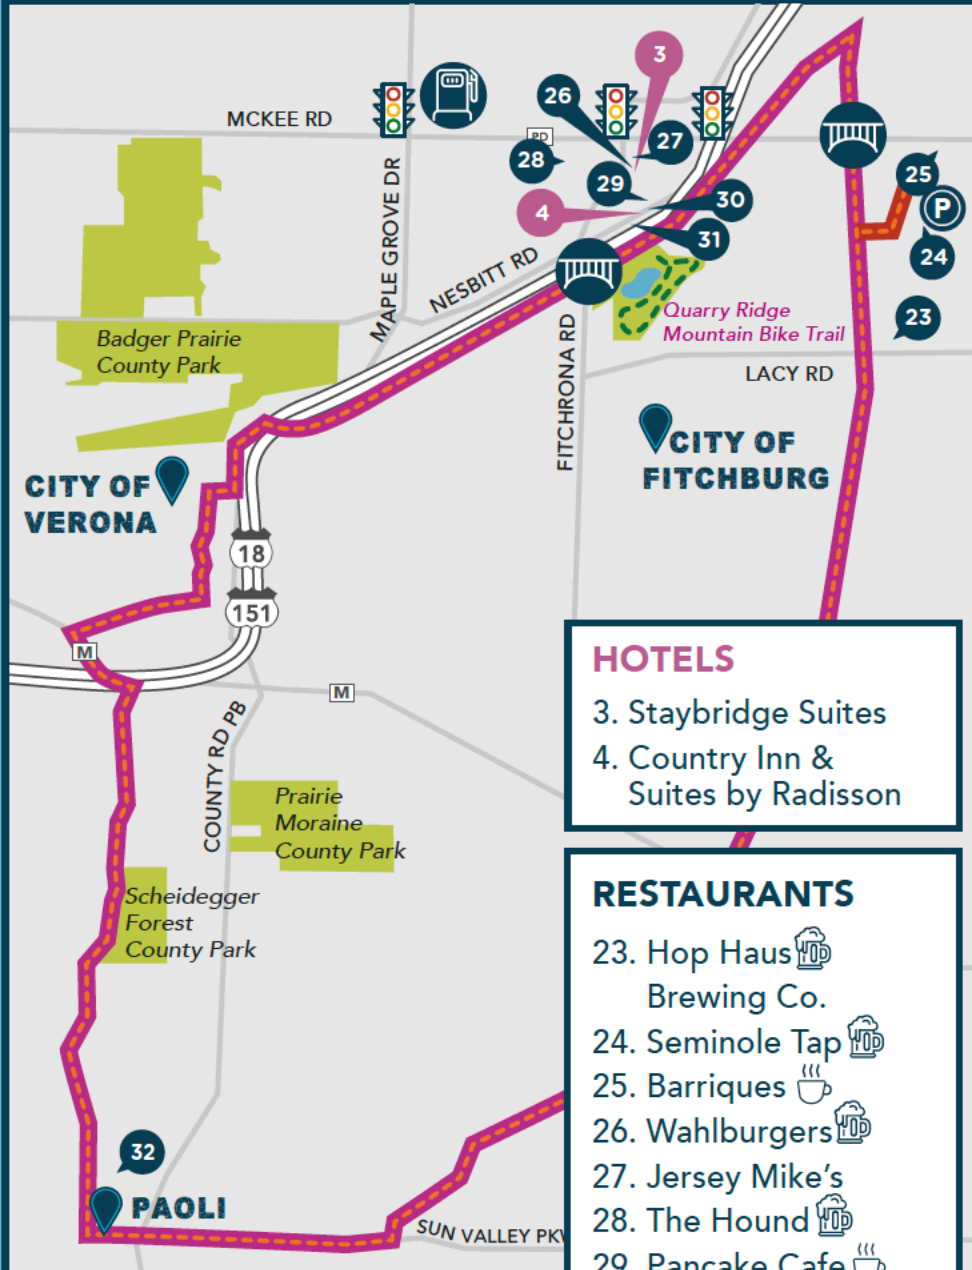

# PAOLI LOOP 18.5 miles

## HOTELS

- 3. Staybridge Suites
- 4. Country Inn & Suites by Radisson

## RESTAURANTS

- 23. Hop Haus Brewing Co.
- 24. Seminole Tap
- 25. Barriques
- 26. Wahlburgers
- 27. Jersey Mike's
- 28. The Hound
- 29. Pancake Cafe
- 30. Quivey's Grove
- 31. Ten Pin Alley
- 32. Seven Acre Dairy

A Trail Pass is required for this route. The majority of this route is on roads with cars.